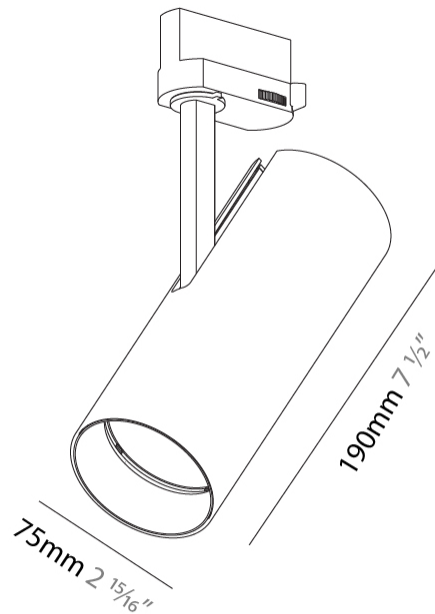

GENERAL

Series: Imagine
Subseries: Imagine 75
Brand: Prolicht
Division: Architectural
Mounting Type: Track
Mounting Location: Ceiling
Subcategory: Spots

PHYSICAL

Shape: Cylinder
Diameter (mm): 75
Diameter (in): 2 ¹⁵/₁₆
Height (mm): 190
Height (in): 7 ¹/₂
Max. Overall Height (mm): 210
Max. Overall Height (in): 8 ¹/₄
Light Distribution: Adjustable / Direct
Weight (kg): 0.768
Weight (lbs): 1.69
Fixture Finish: SSR / BKV / CWI / CRY / HAB / UFT / ITA / RUA / FTG / MYG / LOD / PUS / FRO / FUP / KIA / POP / BLS / SPG / MEY / GOH / GUM / CHC / COM / ABZ / JAG / OBR / MOS / ROR
Fixture Material: Aluminum Die Cast

ELECTRICAL

Lamp Type: LED (Zhaga Standard)
Input Wattage (W): 19
Total Output Wattage (W): 17.3
Dimming: Tri-Mode (Non-Dimming and Phase Dimming (120Vac only) and 0-10V Dimming)
Driver Included: Yes
Driver Location: Integrated
Driver Type: Constant Current - Universal
Driver Class: Class 2
Input Voltage (V): 120 - 277
Constant Current (MA): 500

LED

Number of LEDs: 1
Color Temperature (°K): 2700 / 3000 / 3500 / 4000
Max. Delivered Lumen (lm): 1432 / 1492 / 1555 / 1624
CRI: >90 CRI
Lamp Life (hrs): 50000

OPTICAL

Reflector: 16 / 32
Adjustability: Rotational 350°; Tilt 90°

RATINGS AND CERTIFICATIONS

Certified By: Certified for North American Standards
IP rating: IP20