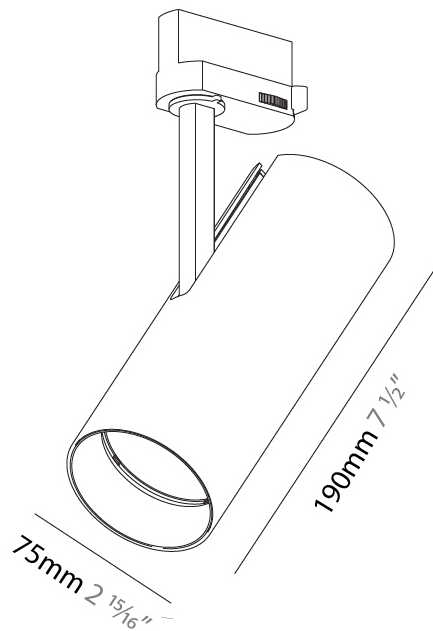

GENERAL

Series: Imagine
Subseries: Imagine 75
Brand: Prolicht
Division: Architectural
Mounting Type: Track
Mounting Location: Ceiling

PHYSICAL

Shape: Cylinder
Diameter (mm): 75
Diameter (in): 2 15/16
Height (mm): 190
Height (in): 7 1/2
Max. Overall Height (mm): 210
Max. Overall Height (in): 8 1/4
Light Distribution: Adjustable / Direct
Weight (kg): 0.716
Weight (lbs): 1.58
Fixture Finish: SSR / BKV / CWI / CRY / HAB / UFT / ITA / RUA / FTG / MYG / LOD / PUS / FRO / FUP / KIA / POP / BLS / SPG / MEY / GOH / GUM / CHC / COM / ABZ / JAG / OBR / MOS / ROR
Holder Finish: BLK / WHI / SIL
Fixture Material: Aluminum Die Cast

ELECTRICAL

Lamp Type: LED (Zhaga Standard)
Input Wattage (W): 14
Total Output Wattage (W): 12.8
Dimming: Tri-Mode (Non-Dimming and Phase Dimming (120Vac only) and 0-10V Dimming)
Driver Included: Yes
Driver Location: Integrated
Driver Type: Constant Current - Universal
Driver Class: Class 2
Input Voltage (V): 120 - 277
Constant Current (MA): 350

LED

Number of LEDs: 1
Color Temperature (°K): 2700 / 3000 / 3500 / 4000
Max. Delivered Lumen (lm): 1124 / 1210 / 1258 / 1284
Nominal Lumen (lm): 1246 / 1342 / 1396 / 1424
CRI: >90 CRI
Lamp Life (hrs): 50000

OPTICAL

Optic°: Lens Pack - No Lens / Linear Spread Lens / Honeycomb / Spread Lens
Beam Angle: 12
Adjustability: Rotational 350°; Tilt 90°

RATINGS AND CERTIFICATIONS

Certified By: Certified for North American Standards
IP rating: IP20

PROJECT
TYPE
SPECIFIER
QUANTITY
DATE