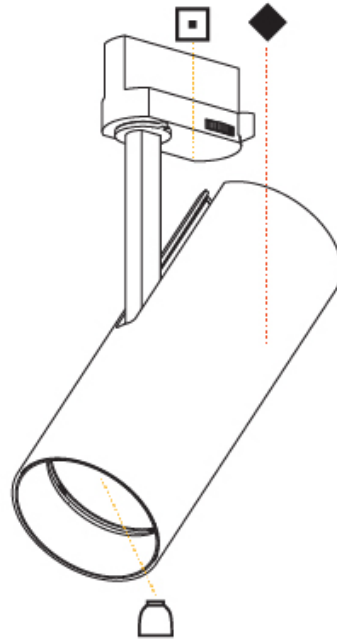

IMAGINE 75 TRACK

A3T039-

PROJECT	_____
TYPE	_____
SPECIFIER	_____
QUANTITY	_____
DATE	_____